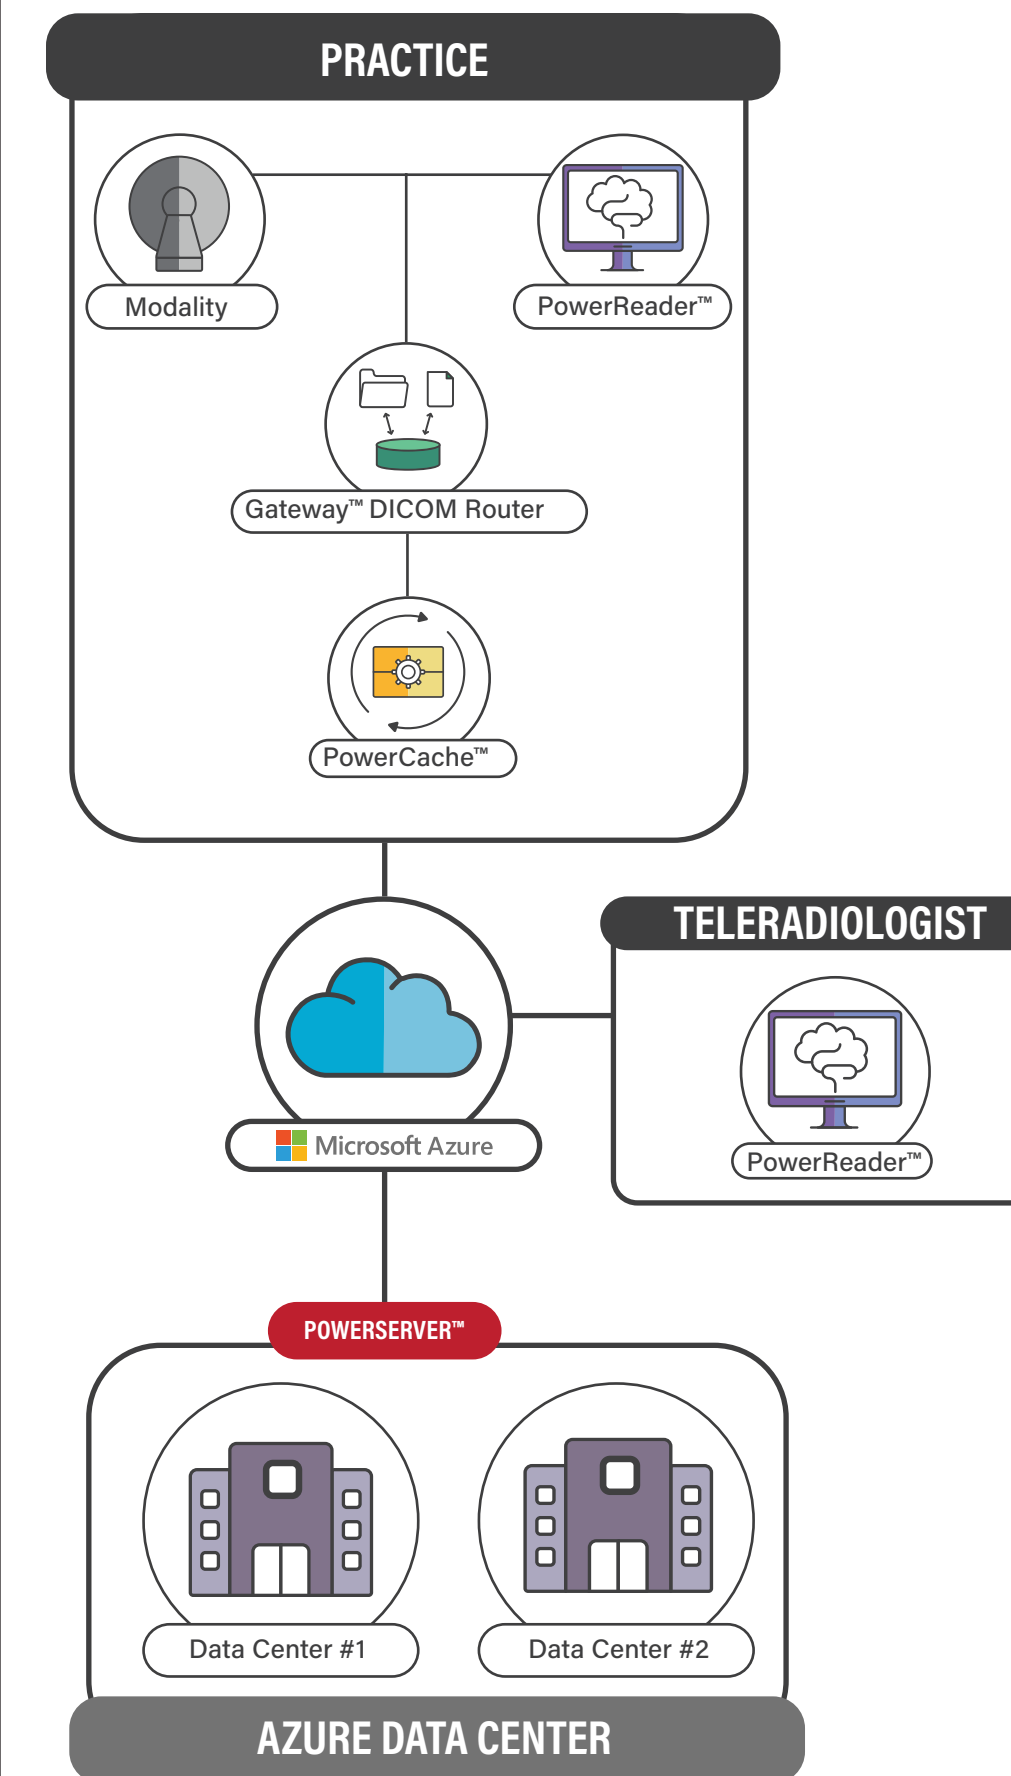

GATEWAY™ DICOM ROUTER + POWERCACHE + POWERSERVER™ CLOUD

BENEFITS

- ✓ With PowerCache, your images are pre-fetched and ready to view instantly on PowerReader™
- ✓ Scalable with unlimited storage on the cloud
- ✓ 99.9% uptime guaranteed
- ✓ Microsoft monitors your data 24/7 while RamSoft maintains it
- ✓ Soft delete feature on Azure Blob allows for recovery
- ✓ Geo-redundant storage protects data backups from natural disasters