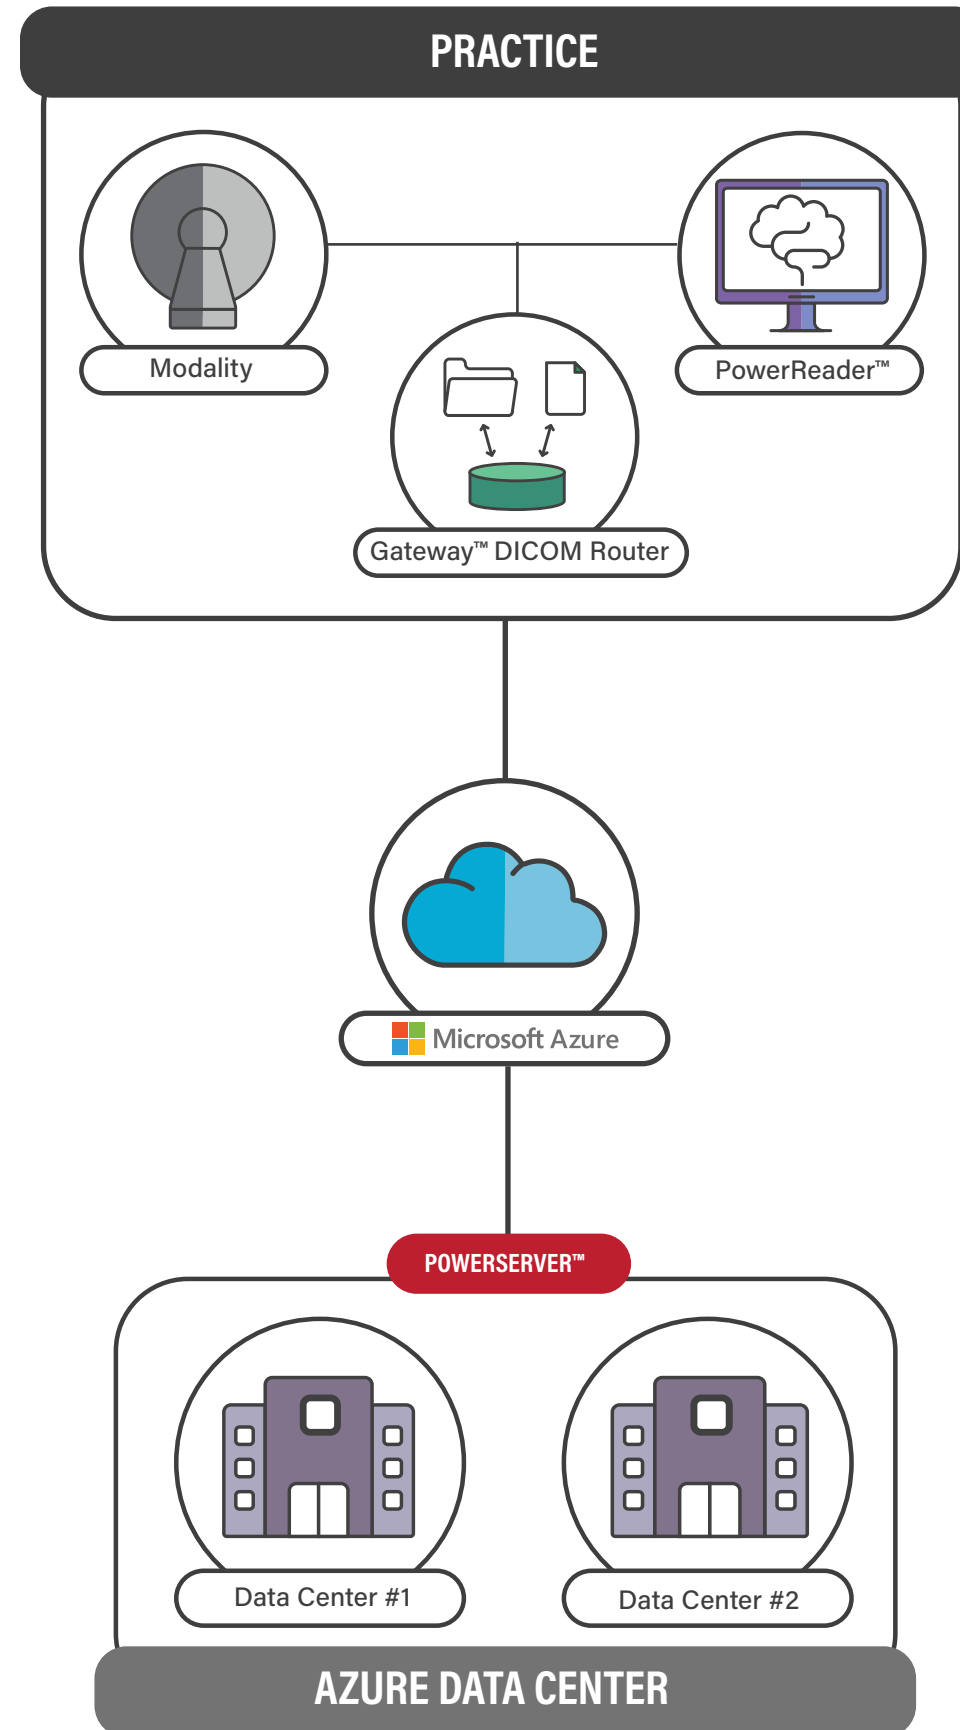

## GATEWAY™ DICOM ROUTER + AZURE BLOB

### BENEFITS

- ✓ Encrypted TLS connection safely backs up your data on the cloud
- ✓ Multithreading allows faster transmission of multiple images and studies
- ✓ Automated data cleansing via DICOM scripting
- ✓ Scalable with unlimited storage on the cloud
- ✓ 99.9% uptime guaranteed
- ✓ Microsoft monitors your data 24/7 while RamSoft maintains it
- ✓ Soft delete feature on Azure Blob allows for recovery
- ✓ Geo-redundant storage protects data backups from natural disasters

## GATEWAY™ DICOM ROUTER + POWERSERVER™ CLOUD