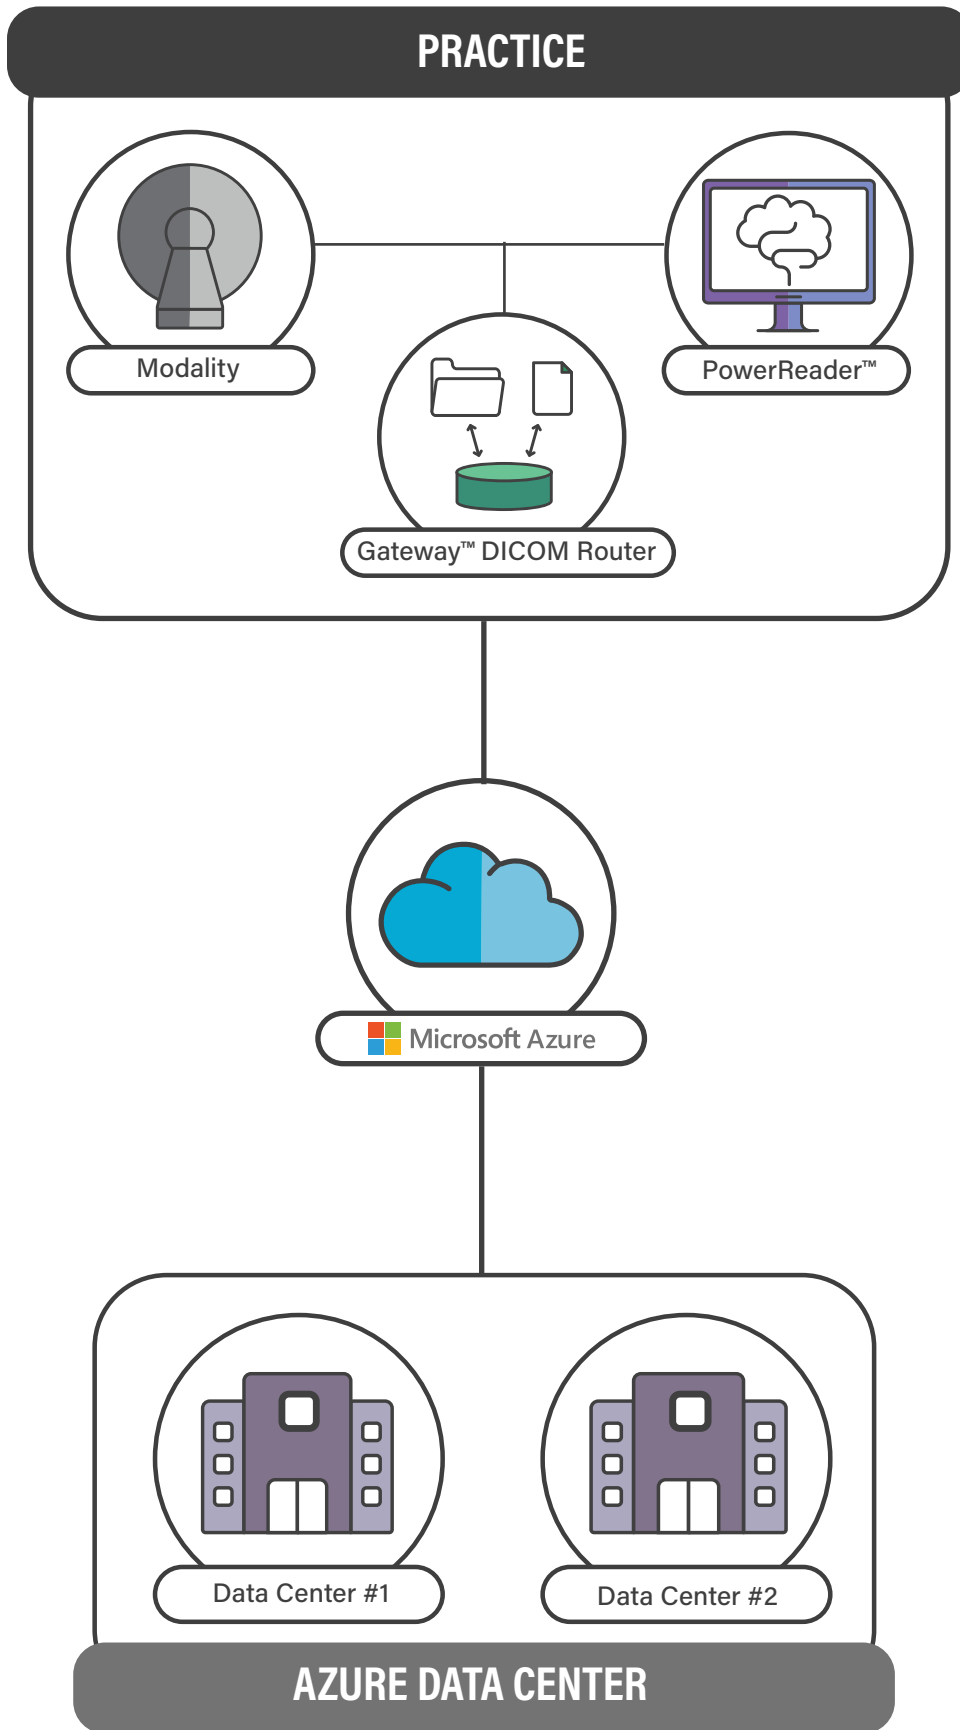

## GATEWAY™ DICOM ROUTER + AZURE BLOB

### BENEFITS

- ✓ Encrypted TLS connection safely backs up your data on the cloud
- ✓ Multithreading allows faster transmission of multiple images and studies
- ✓ Automated data cleansing via DICOM scripting
- ✓ Scalable with unlimited storage on the cloud
- ✓ 99.9% uptime guaranteed
- ✓ Microsoft monitors your data 24/7 while RamSoft maintains it
- ✓ Soft delete feature on Azure Blob allows for recovery
- ✓ Geo-redundant storage protects data backups from natural disasters

## GATEWAY™ DICOM ROUTER + POWERSERVER™ CLOUD